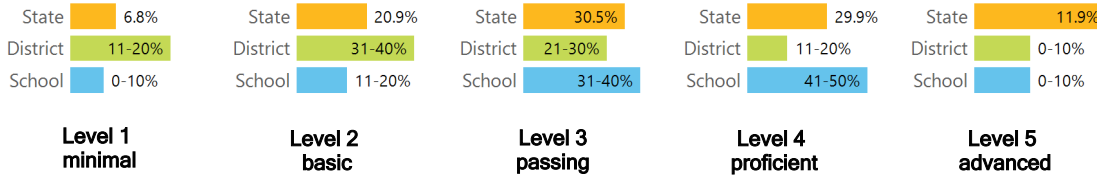

TEACHER DATA

29.2

Teachers

70.7%

Experienced Teachers

3.4%

Provisional Teachers

96.6%

In-field Teachers

DETAILED ASSESSMENT AND OTHER DATA

Student Performance

The following information shows each level of student performance on statewide assessments.

MATH

ENGLISH

SCIENCE

Assessment Participation