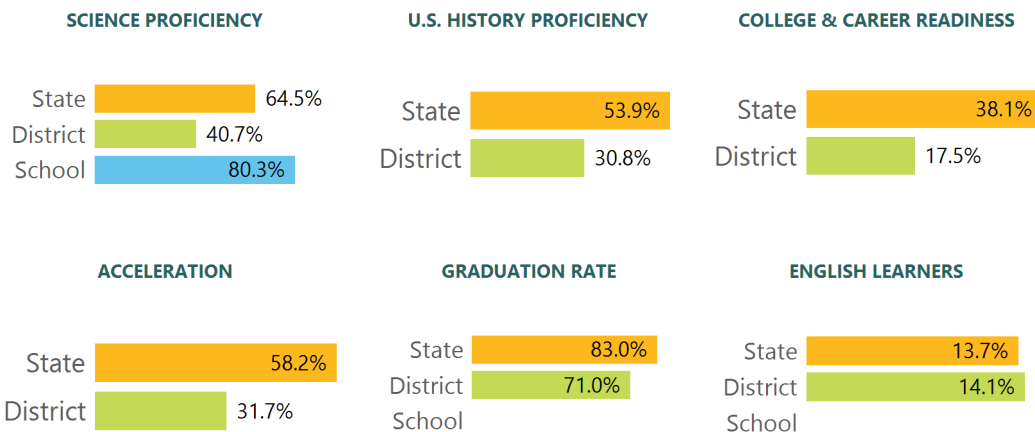

Math

Measurements of student performance on the statewide math assessment.

English

Measurements of student performance on the statewide English language arts (ELA) assessment.

Other Measures

Other measurements of student performance that factor into the accountability grade.

TEACHER DATA

29.2

Teachers

70.7%

Experienced Teachers

3.4%

Provisional Teachers

96.6%