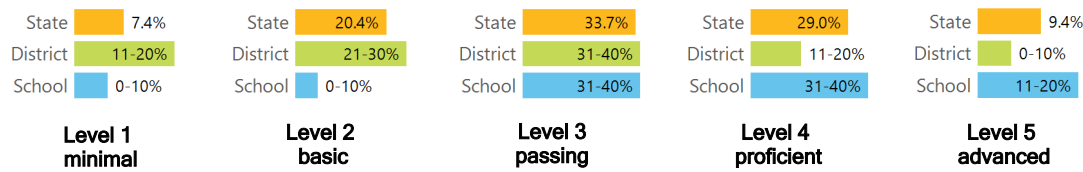

TEACHER DATA

29.2

Teachers

70.7%

Experienced Teachers

3.4%

Provisional Teachers

96.6%

In-field Teachers

DETAILED ASSESSMENT AND OTHER DATA

Student Performance

The following information shows each level of student performance on statewide assessments.

MATH

ENGLISH

SCIENCE

Assessment Participation

Discipline

OTHER DATA

<5%

Chronic Absenteeism

Per-pupil expenditure data will be available in early 2019.

Per-Pupil Expenditure

To access User Guide and see more detailed information, please visit <http://msrc.mdek12.org>.