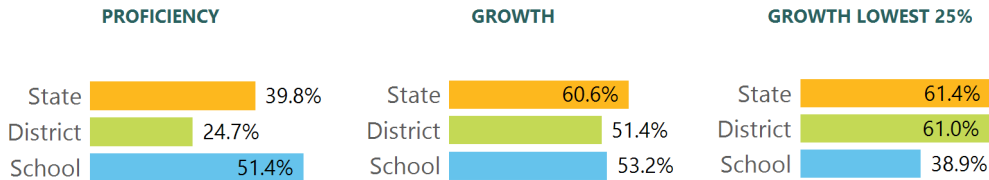

Other Measures

Other measurements of student performance that factor into the accountability grade.