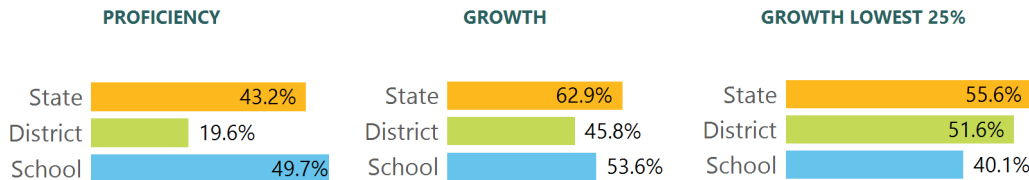

School Report Card 2017 - 2018

For more detailed information, please visit <http://msrc.mdek12.org>.

Northwest Middle School Jackson Public School District

Grade

C

7020 HIGHWAY 49 N
Jackson, MS 39213

Kevin Culver
kculver@jackson.k12.ms.us

SCHOOL ACCOUNTABILITY GRADE COMPONENTS

Mississippi's accountability system assigns "A" through "F" letter grades for schools and districts. Grades are based on student achievement, student growth, student participation in testing, and other academic measures.

Math

Measurements of student performance on the statewide math assessment.

English

Measurements of student performance on the statewide English language arts (ELA) assessment.