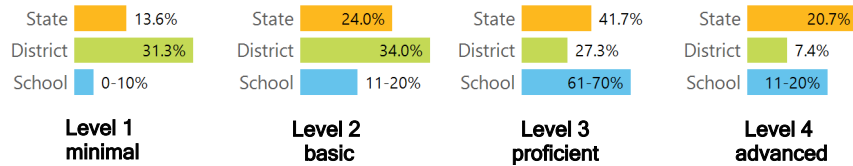

TEACHER DATA

29.2

Teachers

70.7%

Experienced Teachers

3.4%

Provisional Teachers

96.6%

In-field Teachers

DETAILED ASSESSMENT AND OTHER DATA

Student Performance

The following information shows each level of student performance on statewide assessments.

MATH

ENGLISH

SCIENCE

Assessment Participation