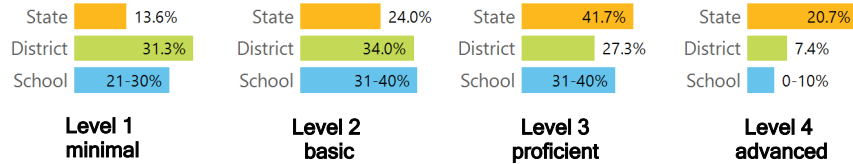

TEACHER DATA

25.1

Teachers

51.2%

Experienced Teachers

10.2%

Provisional Teachers

94.1%

In-field Teachers

DETAILED ASSESSMENT AND OTHER DATA

Student Performance

The following information shows each level of student performance on statewide assessments.

MATH

ENGLISH

SCIENCE

Assessment Participation

Discipline

36
INCIDENTS OF VIOLENCE

OTHER DATA

20.5%

Chronic Absenteeism

Per-pupil expenditure data will be available in early 2019.

Per-Pupil Expenditure

To access User Guide and see more detailed information, please visit <http://msrc.mdek12.org>.