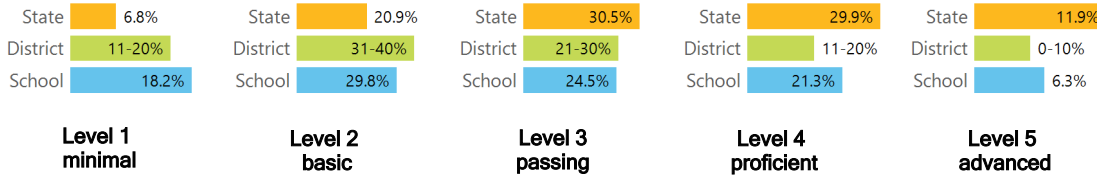

TEACHER DATA

25.1

Teachers

51.2%

Experienced Teachers

10.2%

Provisional Teachers

94.1%

In-field Teachers

DETAILED ASSESSMENT AND OTHER DATA

Student Performance

The following information shows each level of student performance on statewide assessments.

MATH

ENGLISH

SCIENCE

Assessment Participation