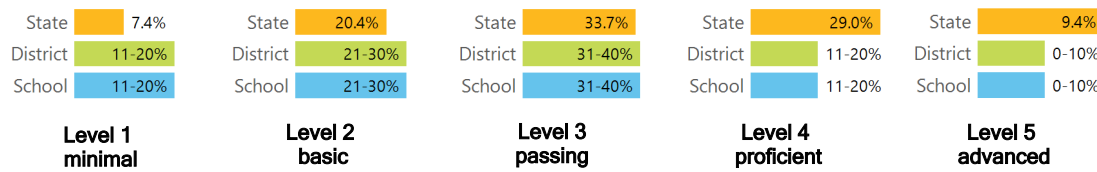

TEACHER DATA

25.1

Teachers

51.2%

Experienced Teachers

10.2%

Provisional Teachers

94.1%

In-field Teachers

DETAILED ASSESSMENT AND OTHER DATA

Student Performance

The following information shows each level of student performance on statewide assessments.

MATH

ENGLISH

SCIENCE

Assessment Participation

Discipline

36
INCIDENTS OF VIOLENCE

OTHER DATA

20.5%

Chronic Absenteeism

Per-pupil expenditure data will be available in early 2019.

Per-Pupil Expenditure

To access User Guide and see more detailed information, please visit <http://msrc.mdek12.org>.