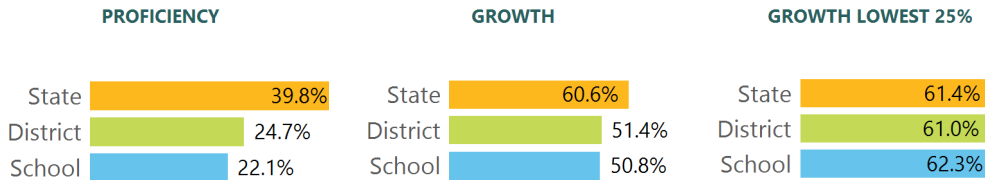

Other Measures

Other measurements of student performance that factor into the accountability grade.