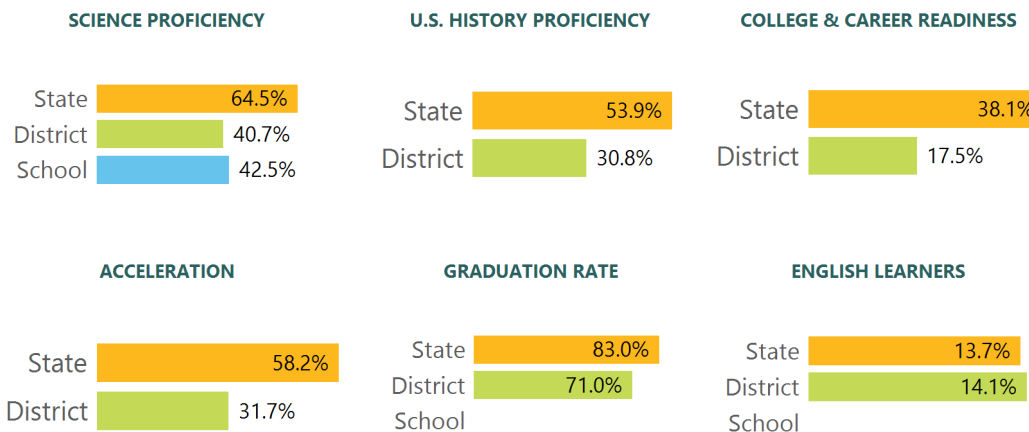

Math

Measurements of student performance on the statewide math assessment.

English

Measurements of student performance on the statewide English language arts (ELA) assessment.

Other Measures

Other measurements of student performance that factor into the accountability grade.

TEACHER DATA

25.1

Teachers

51.2%

Experienced Teachers

10.2%

Provisional Teachers

94.1%