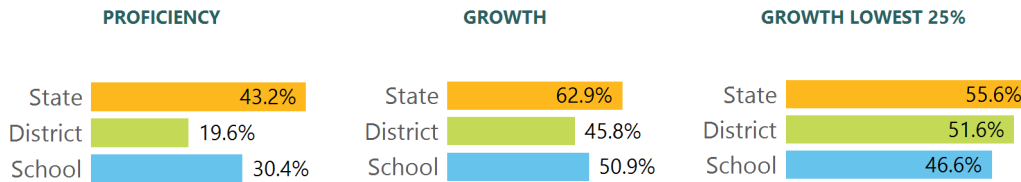

School Report Card 2017 - 2018

For more detailed information, please visit <http://msrc.mdek12.org>.

Kirksey Middle School Jackson Public School District

Grade

D

651 James M. Davis Drive
Jackson, MS 39206
Quita Ware-Breland
qware@jackson.k12.ms.us

SCHOOL ACCOUNTABILITY GRADE COMPONENTS

Mississippi's accountability system assigns "A" through "F" letter grades for schools and districts. Grades are based on student achievement, student growth, student participation in testing, and other academic measures.

Math

Measurements of student performance on the statewide math assessment.

English

Measurements of student performance on the statewide English language arts (ELA) assessment.