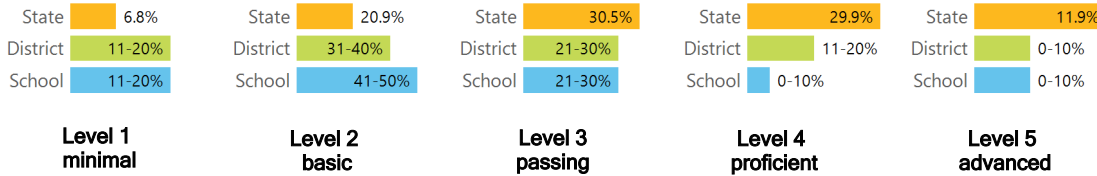

TEACHER DATA

20.5

Teachers

66.9%

Experienced Teachers

54.9%

Provisional Teachers

69.4%

In-field Teachers

DETAILED ASSESSMENT AND OTHER DATA

Student Performance

The following information shows each level of student performance on statewide assessments.

MATH

ENGLISH

SCIENCE

Assessment Participation