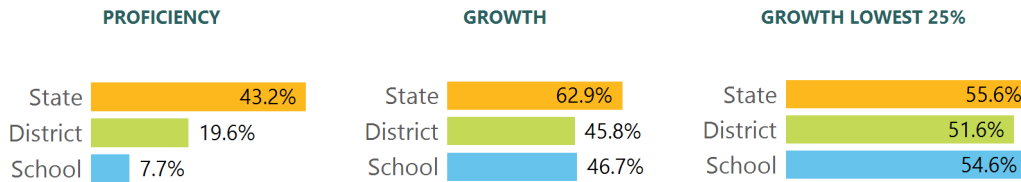

School Report Card 2017 - 2018

For more detailed information, please visit <http://msrc.mdek12.org>.

Wilkins Elementary School Jackson Public School District

Grade

F

1970 CASTLE HILL DRIVE
Jackson, MS 39204
CHERYL BROWN
chebrown@jackson.k12.ms.us

SCHOOL ACCOUNTABILITY GRADE COMPONENTS

Mississippi's accountability system assigns "A" through "F" letter grades for schools and districts. Grades are based on student achievement, student growth, student participation in testing, and other academic measures.

Math

Measurements of student performance on the statewide math assessment.

English

Measurements of student performance on the statewide English language arts (ELA) assessment.