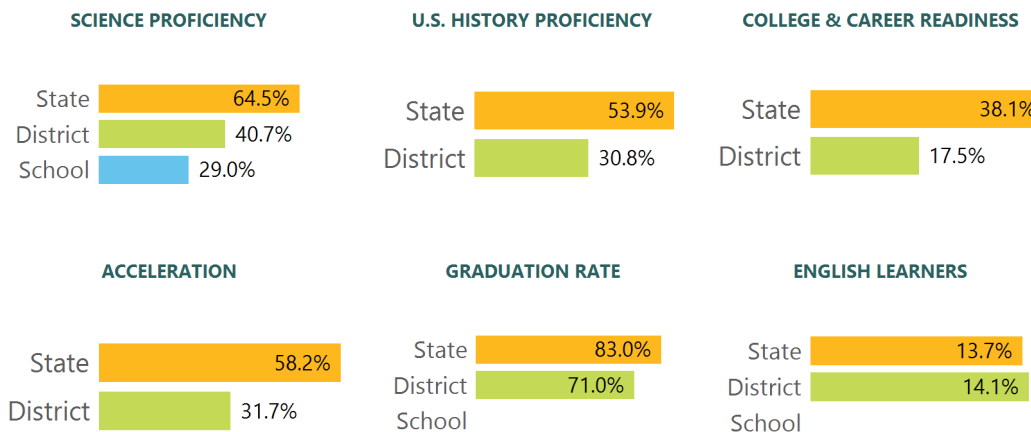

Math

Measurements of student performance on the statewide math assessment.

English

Measurements of student performance on the statewide English language arts (ELA) assessment.

Other Measures

Other measurements of student performance that factor into the accountability grade.

TEACHER DATA

20.5

Teachers

66.9%

Experienced Teachers

54.9%

Provisional Teachers

69.4%