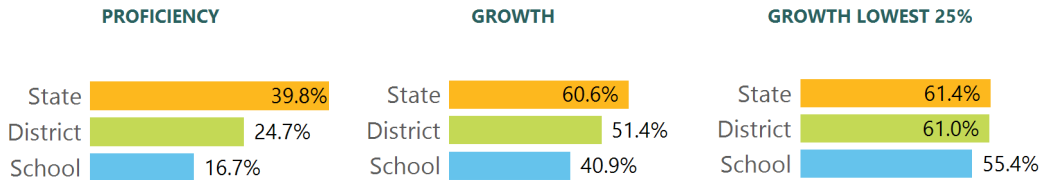

SCHOOL ACCOUNTABILITY GRADE COMPONENTS

Mississippi's accountability system assigns "A" through "F" letter grades for schools and districts. Grades are based on student achievement, student growth, student participation in testing, and other academic measures.

Math

Measurements of student performance on the statewide math assessment.

English

Measurements of student performance on the statewide English language arts (ELA) assessment.

Other Measures

Other measurements of student performance that factor into the accountability grade.