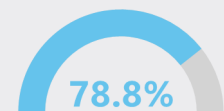

TEACHER DATA

15.5

Teachers

Experienced Teachers

Provisional Teachers

In-field Teachers

DETAILED ASSESSMENT AND OTHER DATA

Student Performance

The following information shows each level of student performance on statewide assessments.

MATH

ENGLISH

SCIENCE

Assessment Participation

Discipline

57
INCIDENTS OF VIOLENCE

OTHER DATA