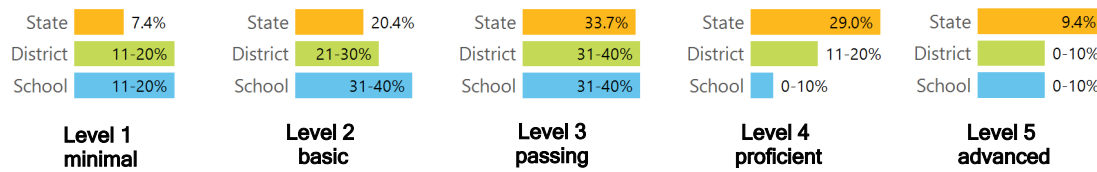

TEACHER DATA

15.5

Teachers

Experienced Teachers

Provisional Teachers

In-field Teachers

DETAILED ASSESSMENT AND OTHER DATA

Student Performance

The following information shows each level of student performance on statewide assessments.

MATH

ENGLISH

SCIENCE

Assessment Participation

Discipline

57
INCIDENTS OF VIOLENCE

OTHER DATA