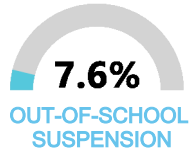

The following information shows each level of student performance on statewide assessments.

MATH

ENGLISH

SCIENCE

Assessment Participation

Discipline

57
INCIDENTS OF VIOLENCE

OTHER DATA