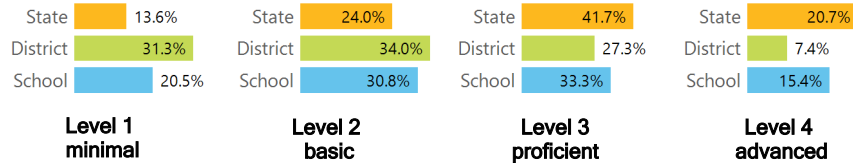

TEACHER DATA

15.5

Teachers

Experienced Teachers

Provisional Teachers

In-field Teachers

DETAILED ASSESSMENT AND OTHER DATA

Student Performance

The following information shows each level of student performance on statewide assessments.

MATH

ENGLISH

SCIENCE

Assessment Participation

Discipline

57
INCIDENTS OF VIOLENCE

OTHER DATA