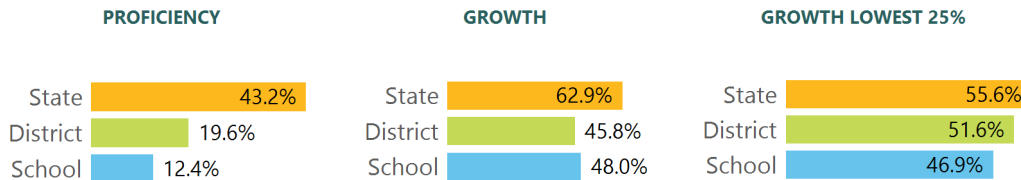

School Report Card 2017 - 2018

For more detailed information, please visit <http://msrc.mdek12.org>.

Watkins Elementary School Jackson Public School District

Grade

F

3915 WATKINS DRIVE
Jackson, MS 39206
Josie Blake
jblake@jackson.k12.ms.us

SCHOOL ACCOUNTABILITY GRADE COMPONENTS

Mississippi's accountability system assigns "A" through "F" letter grades for schools and districts. Grades are based on student achievement, student growth, student participation in testing, and other academic measures.

Math

Measurements of student performance on the statewide math assessment.

English

Measurements of student performance on the statewide English language arts (ELA) assessment.