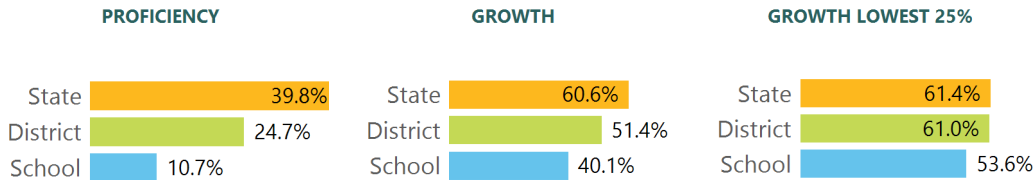

SCHOOL ACCOUNTABILITY GRADE COMPONENTS

Mississippi's accountability system assigns "A" through "F" letter grades for schools and districts. Grades are based on student achievement, student growth, student participation in testing, and other academic measures.

Math

Measurements of student performance on the statewide math assessment.

English

Measurements of student performance on the statewide English language arts (ELA) assessment.

Other Measures

Other measurements of student performance that factor into the accountability grade.