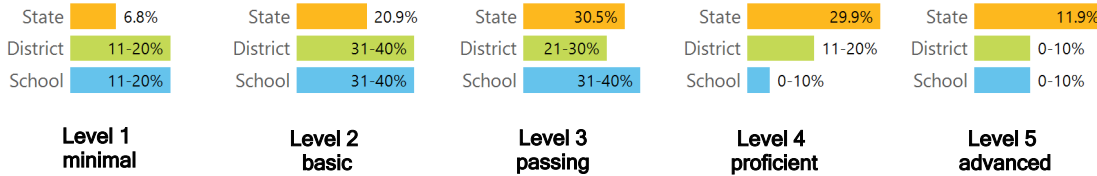

TEACHER DATA

15.5

Teachers

Experienced Teachers

Provisional Teachers

In-field Teachers

DETAILED ASSESSMENT AND OTHER DATA

Student Performance

The following information shows each level of student performance on statewide assessments.

MATH

ENGLISH

SCIENCE

Assessment Participation

Discipline

57
INCIDENTS OF VIOLENCE

OTHER DATA