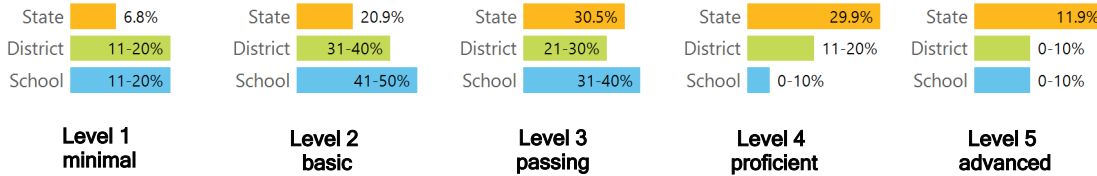

### Other Measures

Other measurements of student performance that factor into the accountability grade.

### TEACHER DATA

**17.1**

Teachers

**23.4%**

Experienced Teachers

**29.8%**

Provisional Teachers

**67.4%**

In-field Teachers

DETAILED ASSESSMENT AND OTHER DATA

Student Performance

The following information shows each level of student performance on statewide assessments.

MATH

ENGLISH

SCIENCE

Assessment Participation