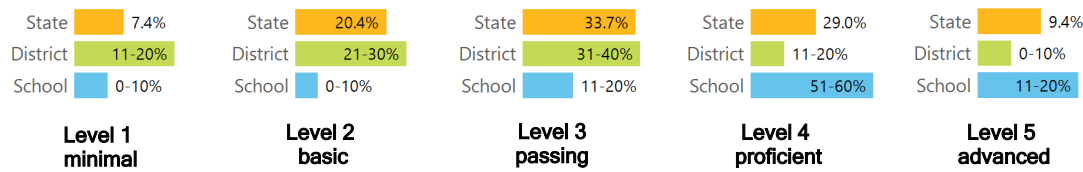

### Other Measures

Other measurements of student performance that factor into the accountability grade.

### TEACHER DATA

**17.1**

Teachers

**23.4%**

Experienced Teachers

**29.8%**

Provisional Teachers

**67.4%**

In-field Teachers

DETAILED ASSESSMENT AND OTHER DATA

Student Performance

The following information shows each level of student performance on statewide assessments.

MATH

ENGLISH

SCIENCE

Assessment Participation