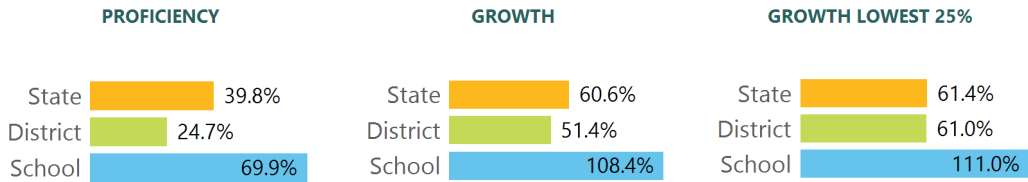

Other Measures

Other measurements of student performance that factor into the accountability grade.