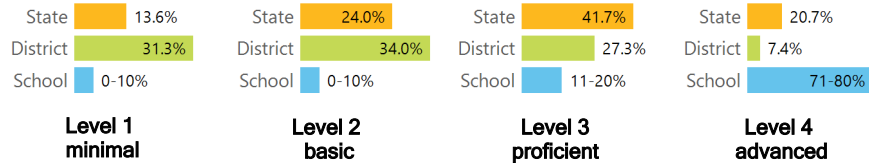

### Other Measures

Other measurements of student performance that factor into the accountability grade.

### TEACHER DATA

**17.1**

Teachers

**23.4%**

Experienced Teachers

**29.8%**

Provisional Teachers

**67.4%**

In-field Teachers

DETAILED ASSESSMENT AND OTHER DATA

Student Performance

The following information shows each level of student performance on statewide assessments.

MATH

ENGLISH

SCIENCE

Assessment Participation