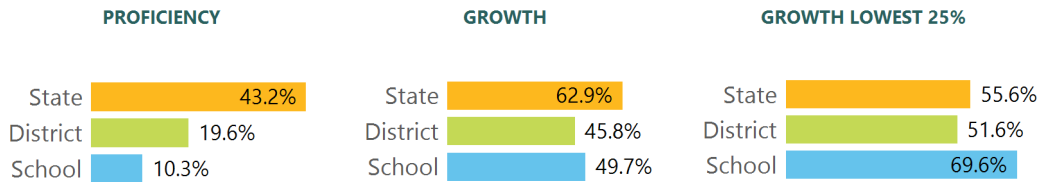

School Report Card 2017 - 2018

For more detailed information, please visit <http://msrc.mdek12.org>.

Raines Elementary School Jackson Public School District

Grade

A

156 FLAG CHAPEL ROAD
Jackson, MS 39209
DINA OWENS
dowens@jackson.k12.ms.us

SCHOOL ACCOUNTABILITY GRADE COMPONENTS

Mississippi's accountability system assigns "A" through "F" letter grades for schools and districts. Grades are based on student achievement, student growth, student participation in testing, and other academic measures.

Math

Measurements of student performance on the statewide math assessment.

English

Measurements of student performance on the statewide English language arts (ELA) assessment.