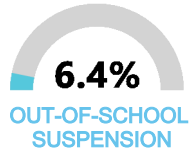

The following information shows each level of student performance on statewide assessments.

MATH

ENGLISH

SCIENCE

Assessment Participation

Discipline

OTHER DATA

23.3%