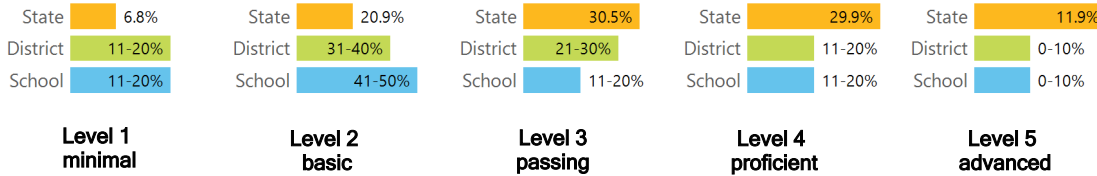

### Other Measures

Other measurements of student performance that factor into the accountability grade.

### TEACHER DATA

19.9

Teachers

Experienced Teachers

Provisional Teachers

In-field Teachers

DETAILED ASSESSMENT AND OTHER DATA

Student Performance

The following information shows each level of student performance on statewide assessments.

MATH

ENGLISH

SCIENCE

Assessment Participation

Discipline

OTHER DATA

23.3%