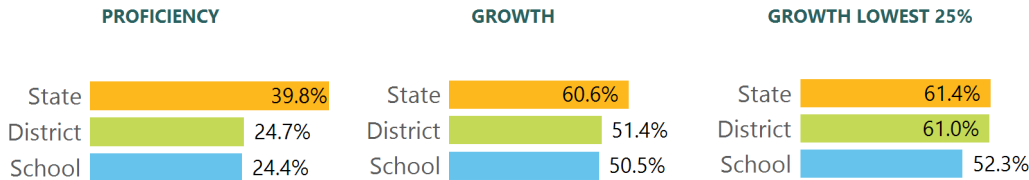

Other Measures

Other measurements of student performance that factor into the accountability grade.