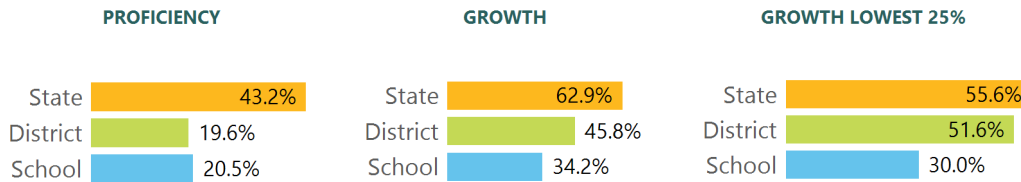

School Report Card 2017 - 2018

For more detailed information, please visit <http://msrc.mdek12.org>.

Oak Forest Elementary School Jackson Public School District

Grade

F

1831 SMALLWOOD DRIVE
Jackson, MS 39212
Lutithia Lockett
lulockett@jackson.k12.ms.us

SCHOOL ACCOUNTABILITY GRADE COMPONENTS

Mississippi's accountability system assigns "A" through "F" letter grades for schools and districts. Grades are based on student achievement, student growth, student participation in testing, and other academic measures.

Math

Measurements of student performance on the statewide math assessment.

English

Measurements of student performance on the statewide English language arts (ELA) assessment.