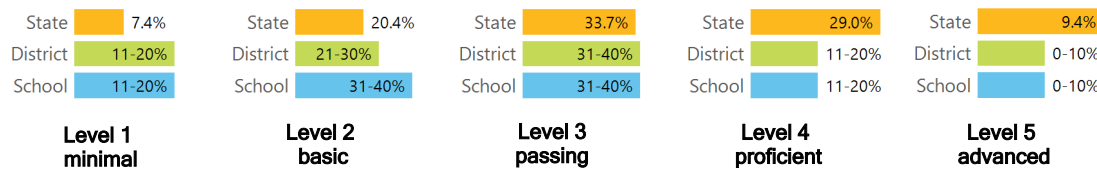

### Other Measures

Other measurements of student performance that factor into the accountability grade.

### TEACHER DATA

19.9

Teachers

Experienced Teachers

Provisional Teachers

In-field Teachers

DETAILED ASSESSMENT AND OTHER DATA

Student Performance

The following information shows each level of student performance on statewide assessments.

MATH

ENGLISH

SCIENCE

Assessment Participation

Discipline

OTHER DATA

23.3%