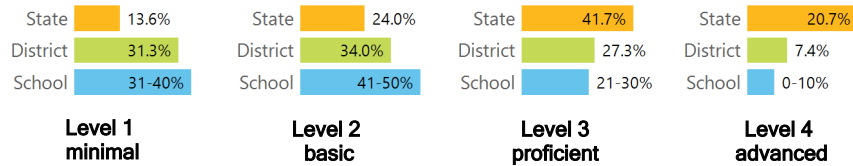

### Other Measures

Other measurements of student performance that factor into the accountability grade.

### TEACHER DATA

19.9

Teachers

Experienced Teachers

Provisional Teachers

In-field Teachers

DETAILED ASSESSMENT AND OTHER DATA

Student Performance

The following information shows each level of student performance on statewide assessments.

MATH

ENGLISH

SCIENCE

Assessment Participation

Discipline

OTHER DATA

23.3%