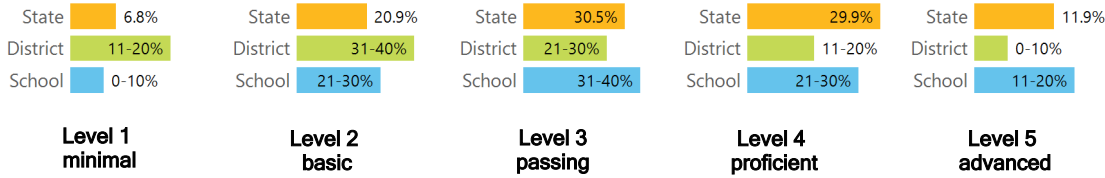

Math

Measurements of student performance on the statewide math assessment.

English

Measurements of student performance on the statewide English language arts (ELA) assessment.

Other Measures

Other measurements of student performance that factor into the accountability grade.

TEACHER DATA

21.1

Teachers

Experienced Teachers

Provisional Teachers

In-field Teachers

DETAILED ASSESSMENT AND OTHER DATA

Student Performance

The following information shows each level of student performance on statewide assessments.

MATH

ENGLISH

SCIENCE

Assessment Participation

Discipline

OTHER DATA

5.2%