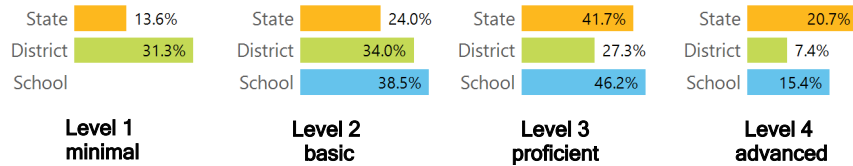

TEACHER DATA

21.1

Teachers

Experienced Teachers

Provisional Teachers

In-field Teachers

DETAILED ASSESSMENT AND OTHER DATA

Student Performance

The following information shows each level of student performance on statewide assessments.

MATH

ENGLISH

SCIENCE

Assessment Participation

Discipline

OTHER DATA

5.2%