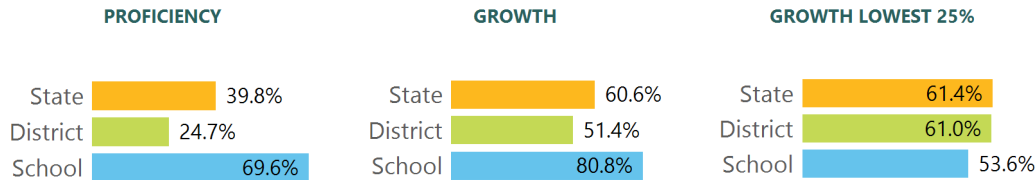

SCHOOL ACCOUNTABILITY GRADE COMPONENTS

Mississippi's accountability system assigns "A" through "F" letter grades for schools and districts. Grades are based on student achievement, student growth, student participation in testing, and other academic measures.

Math

Measurements of student performance on the statewide math assessment.

English

Measurements of student performance on the statewide English language arts (ELA) assessment.

Other Measures

Other measurements of student performance that factor into the accountability grade.