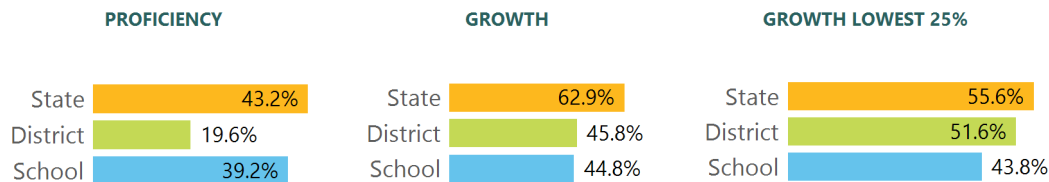

School Report Card 2017 - 2018

For more detailed information, please visit <http://msrc.mdek12.org>.

Mcwillie Elementary School Jackson Public School District

Grade

B

4851 MCWILLIE CIRCLE
Jackson, MS 39206
Sara Harper
spearson@jackson.k12.ms.us

SCHOOL ACCOUNTABILITY GRADE COMPONENTS

Mississippi's accountability system assigns "A" through "F" letter grades for schools and districts. Grades are based on student achievement, student growth, student participation in testing, and other academic measures.

Math

Measurements of student performance on the statewide math assessment.

English

Measurements of student performance on the statewide English language arts (ELA) assessment.