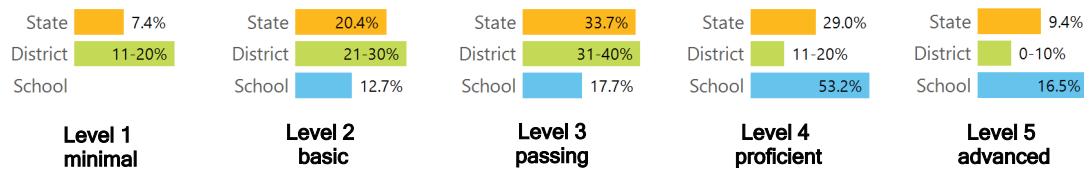

TEACHER DATA

21.1

Teachers

Experienced Teachers

Provisional Teachers

In-field Teachers

DETAILED ASSESSMENT AND OTHER DATA

Student Performance

The following information shows each level of student performance on statewide assessments.

MATH

ENGLISH

SCIENCE

Assessment Participation

Discipline

OTHER DATA

5.2%