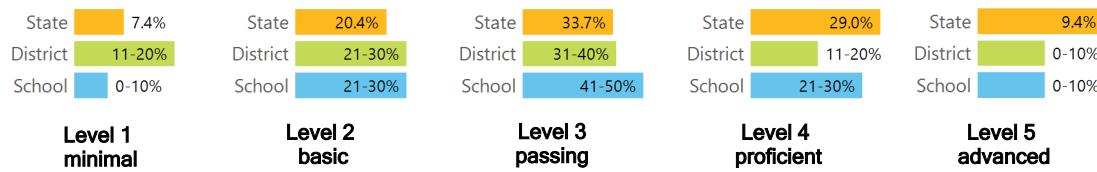

In-field Teachers

DETAILED ASSESSMENT AND OTHER DATA

Student Performance

The following information shows each level of student performance on statewide assessments.

MATH

ENGLISH

SCIENCE

Assessment Participation

Discipline

OTHER DATA

Per-pupil expenditure data will be available in early 2019.
Per-Pupil Expenditure