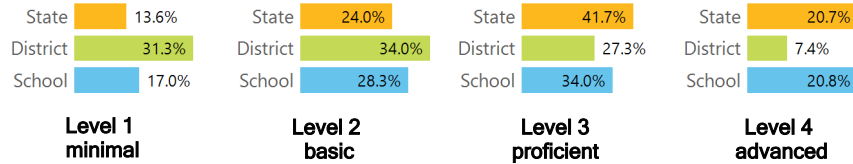

In-field Teachers

DETAILED ASSESSMENT AND OTHER DATA

Student Performance

The following information shows each level of student performance on statewide assessments.

MATH

ENGLISH

SCIENCE

Assessment Participation

Discipline

OTHER DATA

Per-pupil expenditure data will be available in early 2019.
Per-Pupil Expenditure