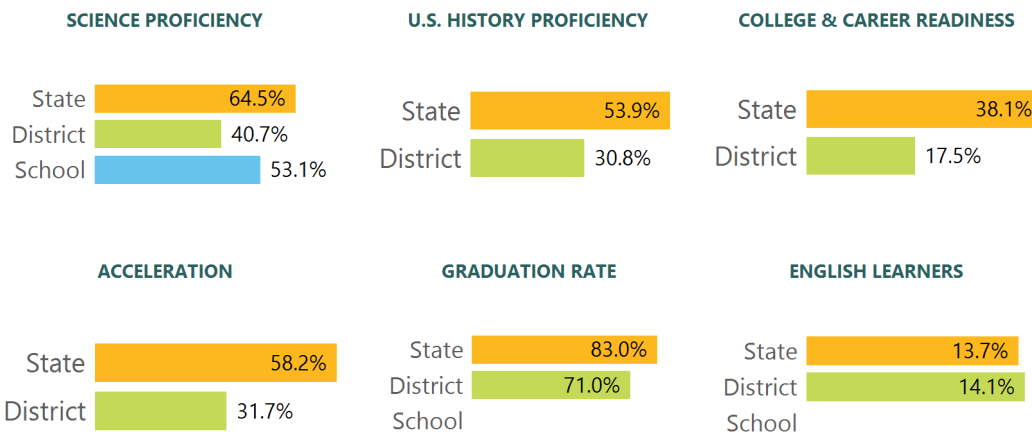

Math

Measurements of student performance on the statewide math assessment.

English

Measurements of student performance on the statewide English language arts (ELA) assessment.

Other Measures

Other measurements of student performance that factor into the accountability grade.

TEACHER DATA

19.4

Teachers

64.3%

Experienced Teachers

30.5%

Provisional Teachers

84.9%