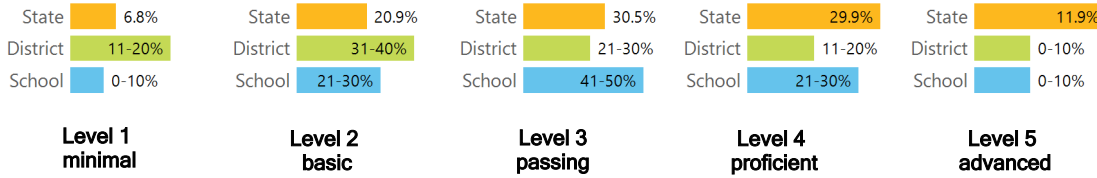

TEACHER DATA

19.4

Teachers

64.3%

Experienced Teachers

30.5%

Provisional Teachers

84.9%

In-field Teachers

DETAILED ASSESSMENT AND OTHER DATA

Student Performance

The following information shows each level of student performance on statewide assessments.

MATH

ENGLISH

SCIENCE

Assessment Participation