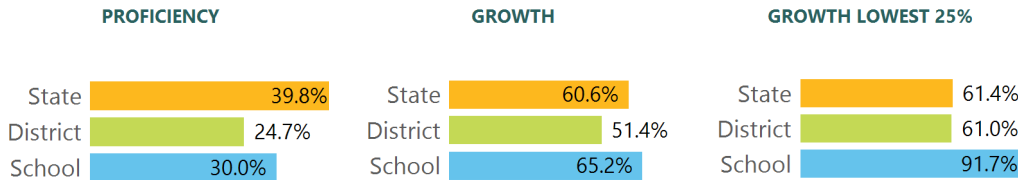

SCHOOL ACCOUNTABILITY GRADE COMPONENTS

Mississippi's accountability system assigns "A" through "F" letter grades for schools and districts. Grades are based on student achievement, student growth, student participation in testing, and other academic measures.

Math

Measurements of student performance on the statewide math assessment.

English

Measurements of student performance on the statewide English language arts (ELA) assessment.

Other Measures

Other measurements of student performance that factor into the accountability grade.