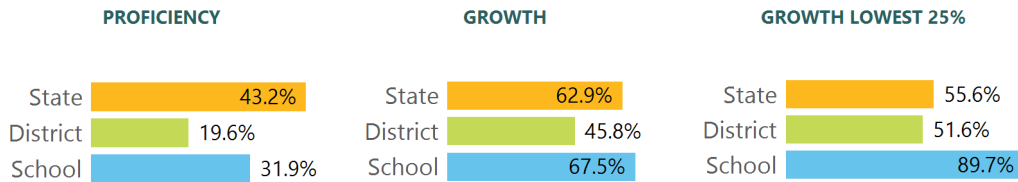

School Report Card 2017 - 2018

For more detailed information, please visit <http://msrc.mdek12.org>.

Lester Elementary School Jackson Public School District

Grade

B

2350 OAKHURST DRIVE
Jackson, MS 39204
DELACY BRIDGES
depatterson@jackson.k12.ms.us

SCHOOL ACCOUNTABILITY GRADE COMPONENTS

Mississippi's accountability system assigns "A" through "F" letter grades for schools and districts. Grades are based on student achievement, student growth, student participation in testing, and other academic measures.

Math

Measurements of student performance on the statewide math assessment.

English

Measurements of student performance on the statewide English language arts (ELA) assessment.