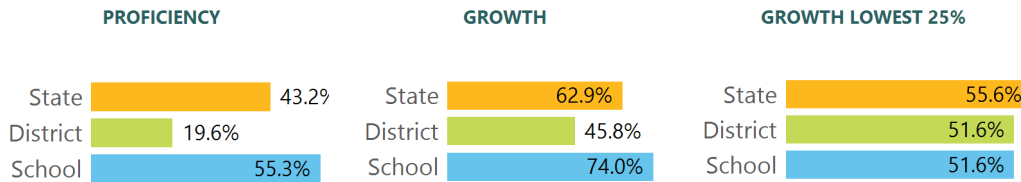

School Report Card 2017 - 2018

For more detailed information, please visit <http://msrc.mdek12.org>.

Casey Elementary School Jackson Public School District

Grade

A

2101 LAKE CIRCLE
Jackson, MS 39211
RHODA YODER
ryoder@jackson.k12.ms.us

SCHOOL ACCOUNTABILITY GRADE COMPONENTS

Mississippi's accountability system assigns "A" through "F" letter grades for schools and districts. Grades are based on student achievement, student growth, student participation in testing, and other academic measures.

Math

Measurements of student performance on the statewide math assessment.

English

Measurements of student performance on the statewide English language arts (ELA) assessment.