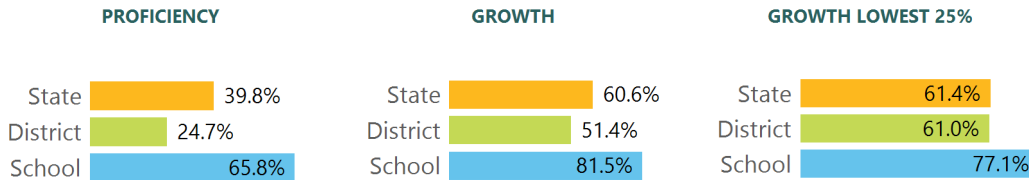

Other Measures

Other measurements of student performance that factor into the accountability grade.