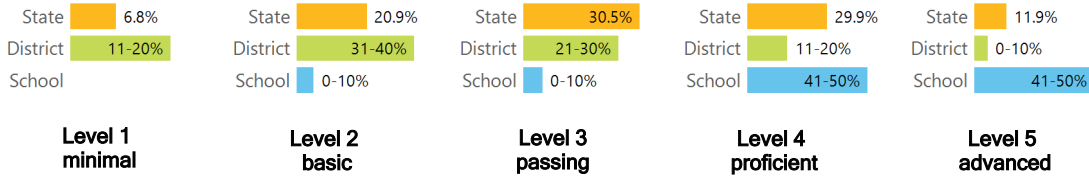

### Other Measures

Other measurements of student performance that factor into the accountability grade.

### TEACHER DATA

16.1

Teachers

69.0%

Experienced Teachers

2.3%

Provisional Teachers

94.4%

In-field Teachers

DETAILED ASSESSMENT AND OTHER DATA

Student Performance

The following information shows each level of student performance on statewide assessments.

MATH

ENGLISH

SCIENCE

Assessment Participation