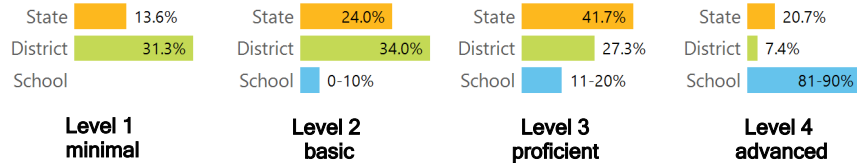

### Other Measures

Other measurements of student performance that factor into the accountability grade.

### TEACHER DATA

16.1

Teachers

69.0%

Experienced Teachers

2.3%

Provisional Teachers

94.4%

In-field Teachers

DETAILED ASSESSMENT AND OTHER DATA

Student Performance

The following information shows each level of student performance on statewide assessments.

MATH

ENGLISH

SCIENCE

Assessment Participation