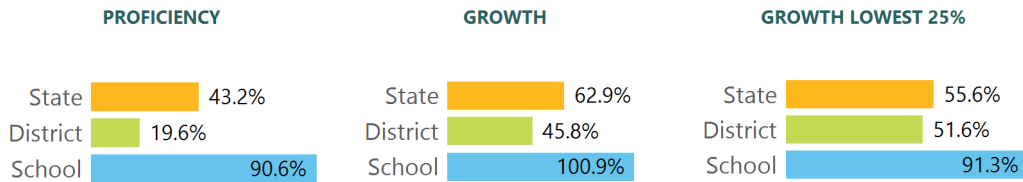

School Report Card 2017 - 2018

For more detailed information, please visit <http://msrc.mdek12.org>.

Davis Magnet School Jackson Public School District

Grade

A

750 N CONGRESS STREET
Jackson, MS 39202
Kathleen Grigsby
kgrigsby@jackson.k12.ms.us

SCHOOL ACCOUNTABILITY GRADE COMPONENTS

Mississippi's accountability system assigns "A" through "F" letter grades for schools and districts. Grades are based on student achievement, student growth, student participation in testing, and other academic measures.

Math

Measurements of student performance on the statewide math assessment.

English

Measurements of student performance on the statewide English language arts (ELA) assessment.