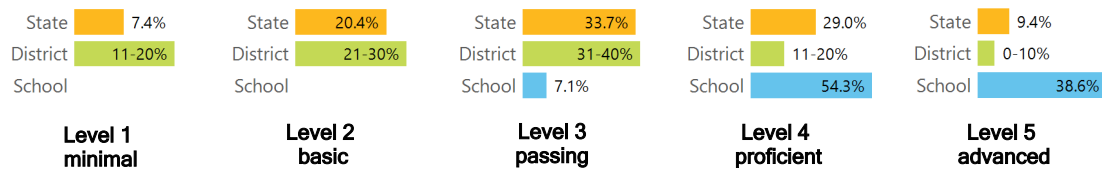

### Other Measures

Other measurements of student performance that factor into the accountability grade.

### TEACHER DATA

16.1

Teachers

69.0%

Experienced Teachers

2.3%

Provisional Teachers

94.4%

In-field Teachers

DETAILED ASSESSMENT AND OTHER DATA

Student Performance

The following information shows each level of student performance on statewide assessments.

MATH

ENGLISH

SCIENCE

Assessment Participation