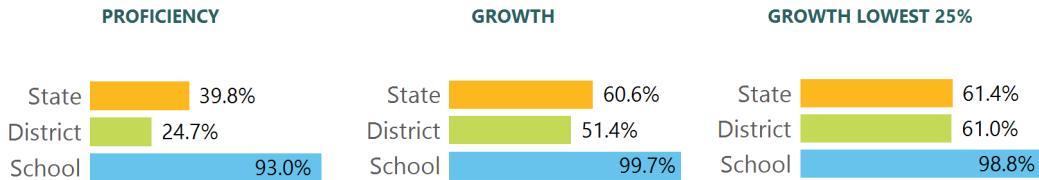

Other Measures

Other measurements of student performance that factor into the accountability grade.