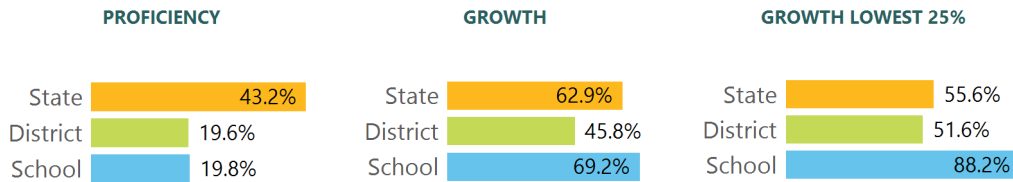

School Report Card 2017 - 2018

For more detailed information, please visit <http://msrc.mdek12.org>.

Baker Elementary School Jackson Public School District

Grade

A

300 EAST SANTA CLAIR STREET
Jackson, MS 39212
Dr. Shauna Nicholson- Johnson
snicholson@jackson.k12.ms.us

SCHOOL ACCOUNTABILITY GRADE COMPONENTS

Mississippi's accountability system assigns "A" through "F" letter grades for schools and districts. Grades are based on student achievement, student growth, student participation in testing, and other academic measures.

Math

Measurements of student performance on the statewide math assessment.

English

Measurements of student performance on the statewide English language arts (ELA) assessment.