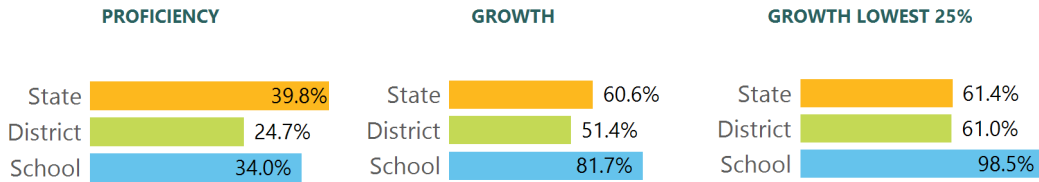

Other Measures

Other measurements of student performance that factor into the accountability grade.