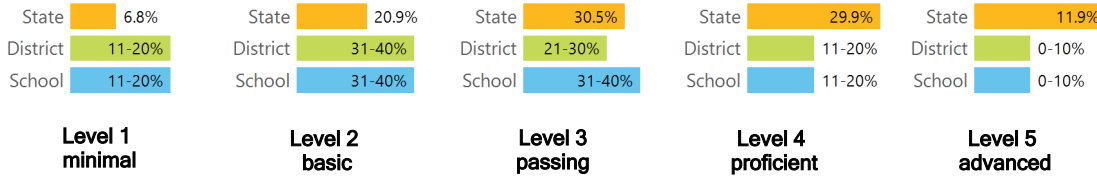

### Other Measures

Other measurements of student performance that factor into the accountability grade.

### TEACHER DATA

**16.4**

Teachers

**87.8%**

Experienced Teachers

**24.3%**

Provisional Teachers

**85.1%**

In-field Teachers

DETAILED ASSESSMENT AND OTHER DATA

Student Performance

The following information shows each level of student performance on statewide assessments.

MATH

ENGLISH

SCIENCE

Assessment Participation