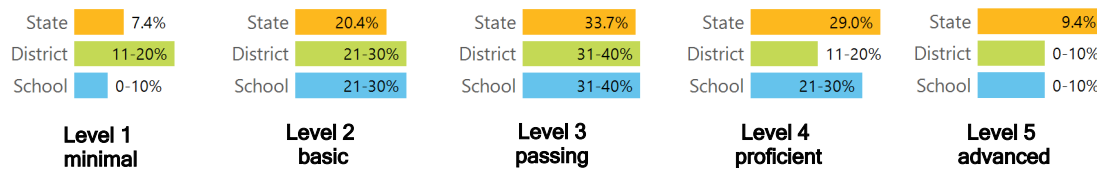

### Other Measures

Other measurements of student performance that factor into the accountability grade.

### TEACHER DATA

**16.4**

Teachers

**87.8%**

Experienced Teachers

**24.3%**

Provisional Teachers

**85.1%**

In-field Teachers

DETAILED ASSESSMENT AND OTHER DATA

Student Performance

The following information shows each level of student performance on statewide assessments.

MATH

ENGLISH

SCIENCE

Assessment Participation