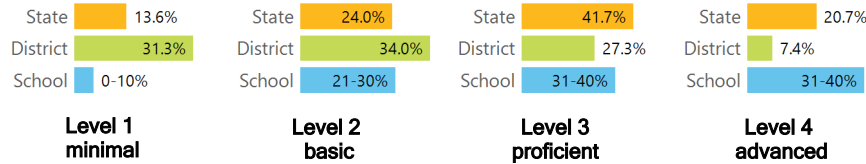

### Other Measures

Other measurements of student performance that factor into the accountability grade.

### TEACHER DATA

**16.4**

Teachers

**87.8%**

Experienced Teachers

**24.3%**

Provisional Teachers

**85.1%**

In-field Teachers

DETAILED ASSESSMENT AND OTHER DATA

Student Performance

The following information shows each level of student performance on statewide assessments.

MATH

ENGLISH

SCIENCE

Assessment Participation