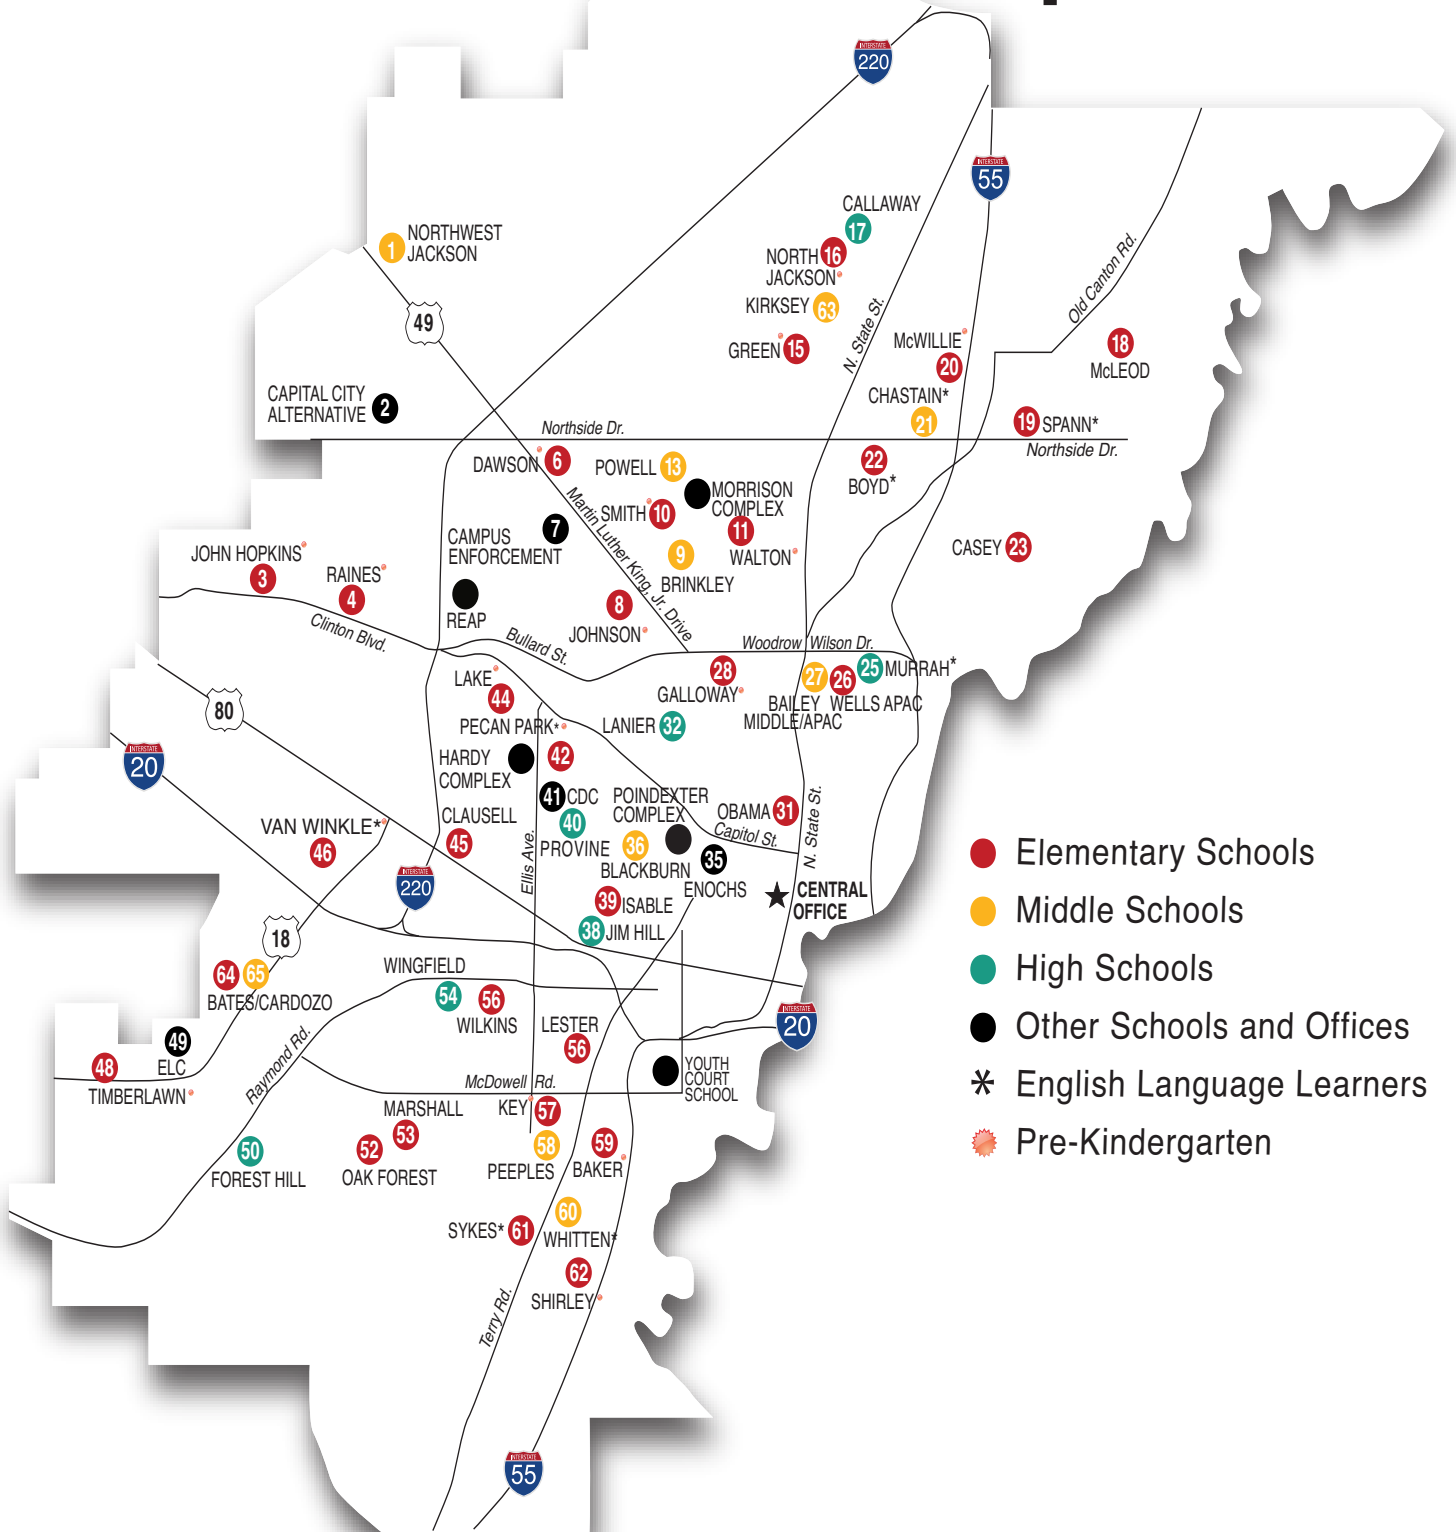

JPS District Map

- Elementary Schools
- Middle Schools
- High Schools
- Other Schools and Offices
- * English Language Learners
- ★ Pre-Kindergarten

FEEDER PATTERNS

CALLAWAY	High	FOREST HILL	High	JIM HILL	High	LANIER	High	MURRAH	High	PROVINE	High	WINGFIELD	High
Kirksey	Middle	Cardozo	Middle	Blackburn	Middle	Brinkley	Middle	Bailey APAC	Middle	CDC	High	Peebles	Middle
Powell	Middle	Bates	Middle	Northwest IB	Middle	Dawson	Elementary	Chastain	Middle	Blackburn	Middle	Whitten	Middle
Green	Elementary	Oak Forest	Elementary	Baker	Elementary	Galloway	Elementary	Boyd	Elementary	Clausell	Elementary	Key	Elementary
Hopkins	Elementary	Timberlawn	Elementary	Isable	Elementary	Johnson	Elementary	Casey	Elementary	Lake	Elementary	Lester	Elementary
N. Jackson	Elementary	Van Winkle	Elementary	Obama IB	Elementary	Smith	Elementary	McLeod	Elementary	Pecan Park	Elementary	Marshall	Elementary
				Shirley	Elementary	Walton	Elementary	McWillie	Elementary	Raines	Elementary	Sykes	Elementary
								Spann	Elementary			Wilkins	Elementary
								Wells APAC	Elementary				